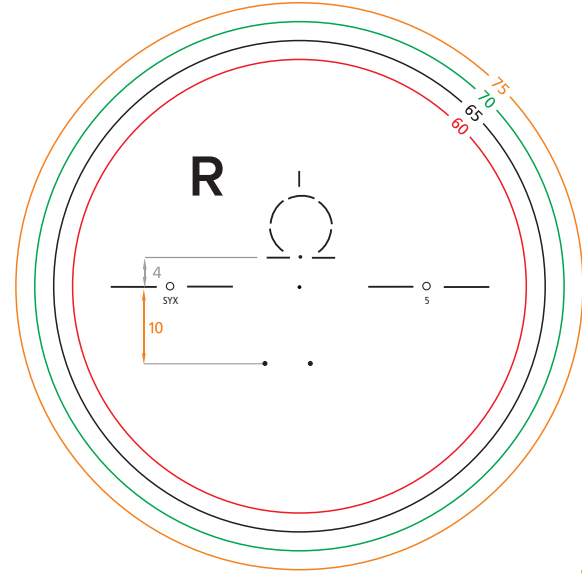

Materials

1=1.50

X=1.53

3=1.60

5=1.67

7=1.74

Centring: Centre SYNC III lenses according to the monocular distance PD and measure at pupil centre when looking straight ahead in horizontal (zero) distance direction.

Engraving: SY
Power Boost: 5/9/13
Min. Fitting Height:
14mm only

E.g. SYX 5
Design: Sync III
Power Boost: 5
Material: 1.53